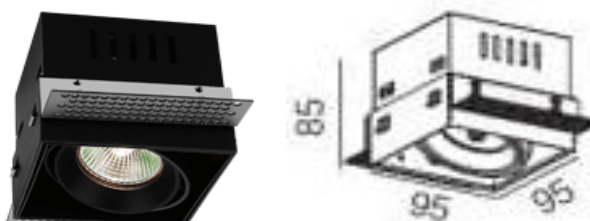

Fixture Specification

Product Code : TRIMLESS-S1

Description : Die-cast aluminum body.
Sand white or black powder coating.
Adjustable downlight.
Suitable for recessed T-bar or concealed ceiling.
Available in white and black.

Dimension : W: 95 mm. *L: 95 mm. * H: 85 mm.

Cut Hole : W: 96 mm. *L: 96 mm.

IP Rating : IP20

Light Source Specification

Type : LED MR16/GU10
Voltage : 12V / 220V
Power : 5W-8W
Lamp Life : 15,000-40,000 Hrs.
Color Temp : 2700K-6500K
Luminus Flux : 400-700 Lumen
Beam Angle : 10D / 15D / 24D / 36D / 60D
CRI : 80-90
Dimmable : No (Dimmable is optional.)
Accessories : Electronic Transformer for 12v
Honeycomb / Frosted glass / Clear glass