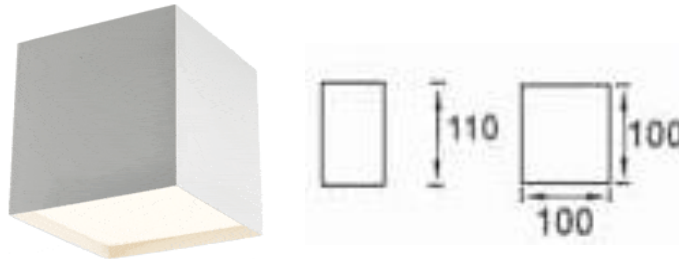

Fixture Specification

Product Code : ARK-S

Description : Aluminum housing.
Matt white powder coating.
Fixed downlight.
Surface mounted downlight.
Available in white.

Dimemision : W: 100 mm. *L: 100 mm. *H: 110 mm.

IP Rating : IP20

Light Source Specification

Type : LED OSRAM SMD
Voltage : 220V
Power : 12W
Lamp Life : 35000 Hrs.
Color Temp : 3000K
Luminus Flux : 446 Lumen
Beam Angle : 120D
CRI : 80
Dimmable : No (Dimmable is optional.)
Accessories : LED Driver
Sling 1.5m + Base + Wire (Optional)