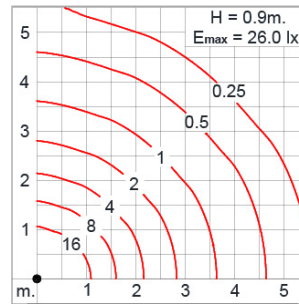

PROTON

PROTON ROUND BOLLARD

LAST UPDATE: 09-09-2024

Specification

IEC Standard	IEC 60598-1 General Requirement IEC 60598-2-1 Fixed Luminaires
Protection	IP65 Class II
Luminaires Body Housing	High-pressure Die Cast Aluminium alloy body and components. Extruded Aluminium S6063 alloy body with low copper content.
Coating Process	UV stabilized polyester powder coat.
Diffuser	Vandal proof PC diffuser
Gasket	Durable silicone gasket
External Screws	External screws made of stainless steel
Lamp Holder	E27 lampholder
Pre-Wire Cable	Pre-wired with 2x1.0mm. cable
Caution	Installation work has to be carried on according to the enclosed installation manual.
Color	<table><tr><td></td><td>Black O1</td></tr><tr><td></td><td>Graphite O2</td></tr><tr><td></td><td>Dark Grey O3</td></tr><tr><td></td><td>Aluminum Silver O4</td></tr><tr><td></td><td>White O6</td></tr><tr><td></td><td>Wooden Brown O7</td></tr></table>

Light Distribution

*Due to the constancy of product development,
we reserve the right to alter all specification
without prior notice.