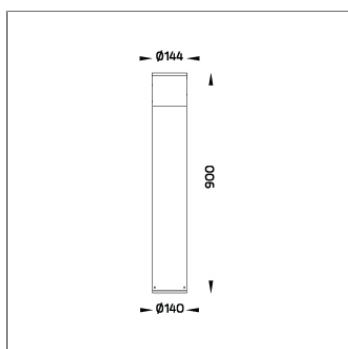

Technical Data

| | |
|-----------------------|---------------------|
| Ordering Code : | 7181-0-2-406-XX |
| Lamp : | TC-TSE LED Retrofit |
| Socket : | E27 |
| Lamp Wattage : | 23 W |
| Ambient Temperature : | 25°C |
| Controller : | On-Off |
| Input Voltage : | 220-240Vac 50/60Hz |
| Net Weight : | - kg. |

Ordering code guide

XXXX-X-X-XXX-XX
A B C D E

- A Product Code
- B Reflector
- C Electrical Component
- D Lamp
- E Color

Icon definition

PROTON

PROTON ROUND BOLLARD

LAST UPDATE: 09-09-2024

Specification