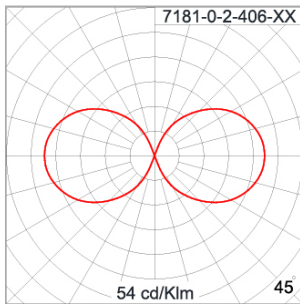

PROTON

PROTON ROUND BOLLARD

LAST UPDATE: 09-09-2024

Specification

IEC Standard	IEC 60598-1 General Requirement IEC 60598-2-1 Fixed Luminaires
Protection	IP65 Class II
Luminaires Body Housing	High-pressure Die Cast Aluminium alloy body and components. Extruded Aluminium S6063 alloy body with low copper content.
Coating Process	UV stabilized polyester powder coat.
Diffuser	Vandal proof PC diffuser
Gasket	Durable silicone gasket
External Screws	External screws made of stainless steel
Lamp Holder	E27 lampholder
Pre-Wire Cable	Pre-wired with 2x1.0mm. cable
Caution	Installation work has to be carried on according to the enclosed installation manual.
Color	<table><tr><td></td><td>Black O1</td></tr><tr><td></td><td>Graphite O2</td></tr><tr><td></td><td>Dark Grey O3</td></tr><tr><td></td><td>Aluminum Silver O4</td></tr><tr><td></td><td>White O6</td></tr><tr><td></td><td>Wooden Brown O7</td></tr></table>

Light Distribution

*Due to the constancy of product development,
we reserve the right to alter all specification
without prior notice.