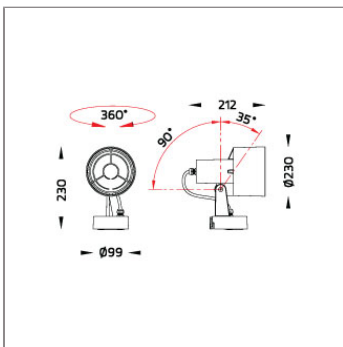

SIGMA is a medium sized projector designed for conventional E27 or LED retrofit lamps. The projector is available as a surface mounted projector or as a set with a ground spike. The innovative weatherproof sealing of the lamp makes it easy replace the light source. SIGMA is ideally suited for illuminating trees, small signs, and architectural features.

Technical Data

Ordering Code :	5903-0-2-263-XX
Lamp :	PAR38 or LED Retrofit
Socket :	E27
Lamp Wattage :	20 W
Ambient Temperature :	25°C
Controller :	On-Off
Input Voltage :	220-240Vac 50/60Hz
Net Weight :	- kg.

Ordering code guide

XXXX-X-X-XXX-XX

B
D

A
C
E

- A Product Code
- B Reflector
- C Electrical Component
- D Lamp
- E Color

Icon definition

Specification

IEC Standard	IEC 60598-1 General Requirement IEC 60598-2-1 Fixed Luminaires												
Protection	IP54 Class I												
Luminaires Body Housing	High-pressure Die Cast Aluminium alloy body and components.												
Coating Process	UV stablized polyester powder coat.												
Gasket	Durable silicone gasket												
External Screws	External screws made of stainless steel												
Lamp Holder	E27 lampholder												
Caution	Installation work has to be carried on according to the enclosed installation manual.												
Color	<table><tr><td></td><td>Black 01</td></tr><tr><td></td><td>Graphite 02</td></tr><tr><td></td><td>Dark Grey 03</td></tr><tr><td></td><td>Aluminum Silver 04</td></tr><tr><td></td><td>White 06</td></tr><tr><td></td><td>Wooden Brown 07</td></tr></table>		Black 01		Graphite 02		Dark Grey 03		Aluminum Silver 04		White 06		Wooden Brown 07
	Black 01												
	Graphite 02												
	Dark Grey 03												
	Aluminum Silver 04												
	White 06												
	Wooden Brown 07												