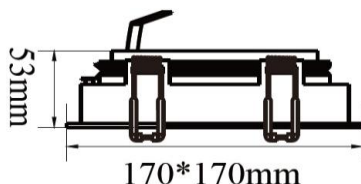

### Fixture Specification

**Product Code :** SAKURA-S1

155\*155mm

**Description :** Die-cast aluminum body.  
Matt white powder coating.  
Adjustable downlight.  
Suitable for recessed T-bar or concealed ceiling.  
Available in white.

**Dimension :** W: 170 mm. \*L: 170 mm. \*H: 53 mm.

**Cut Hole :** W: 155 mm. \*L: 155 mm.

**IP Rating :** IP20