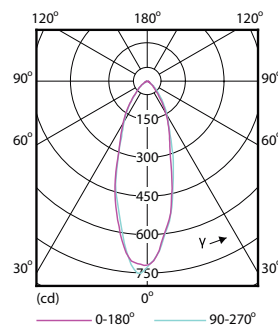

Light Distribution Diagram - Essential LED 4.6-50W GU10 830 36D