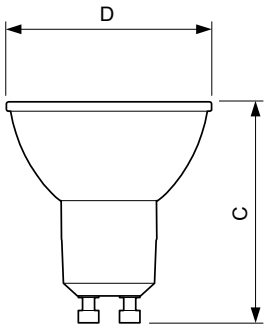

Classic LEDspotMV

Order product name	Essential LED 4.6-50W GU10 830 36D
Order code	929001218108
Numerator - Quantity Per Pack	1
Numerator - Packs per outer box	10
Material number (12NC)	929001218108

Full product name	Essential LED 4.6-50W GU10 830 36D
EAN/UPC - Case	8718696713433

Dimensional drawing

Product	D	C
Essential LED 4.6-50W GU10 830 36D	50 mm	54 mm