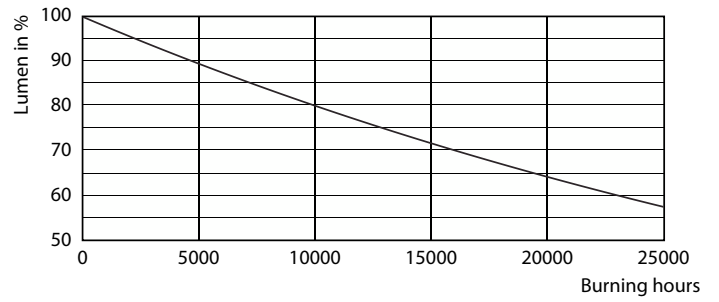

Classic LEDspotMV

Lifetime

Lumen Maintenance Diagram - Essential LED 4.6-50W GU10 830 36D